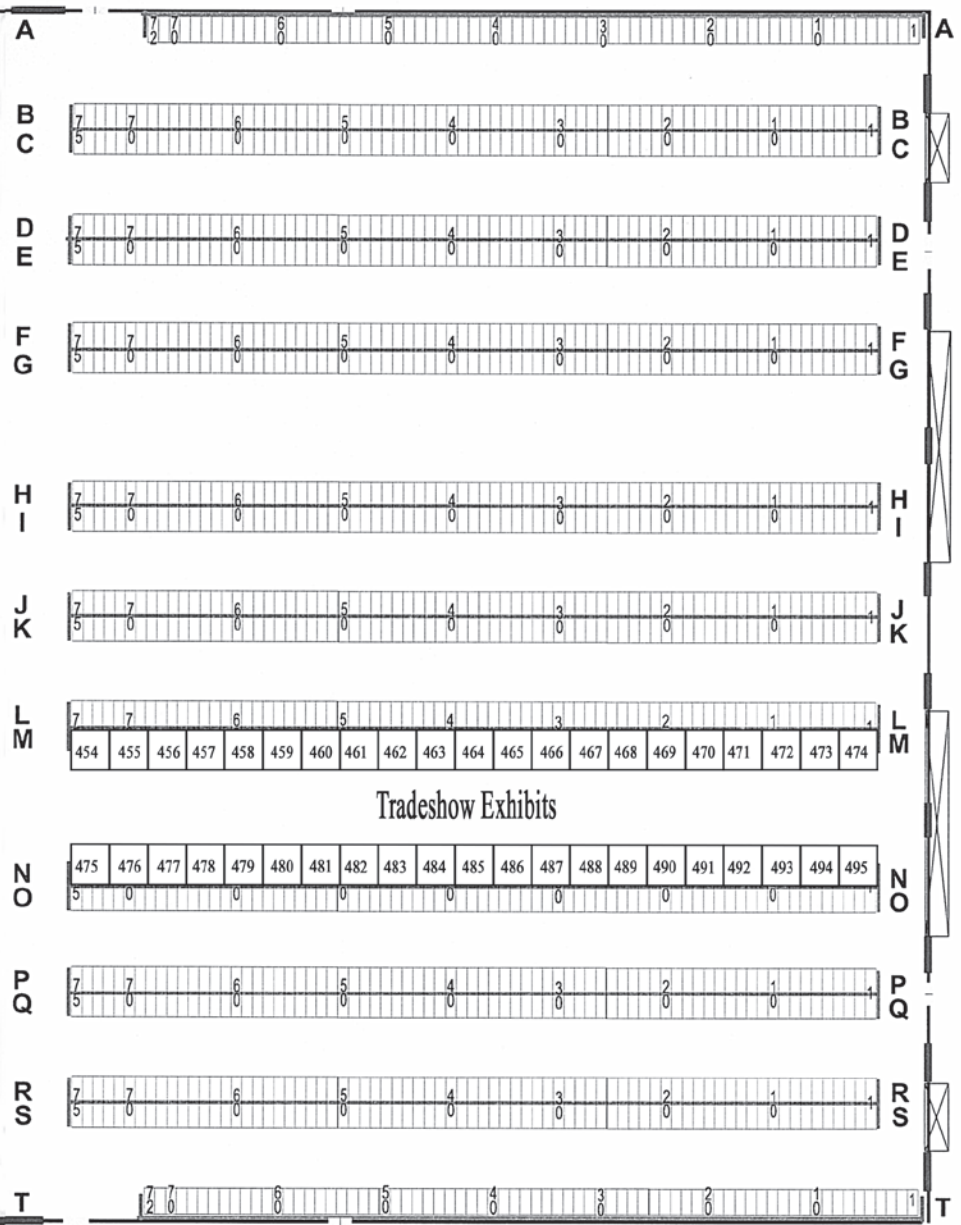

CATTLE BARN

WASH RACK AREA

Tradeshow Exhibits

SCALE